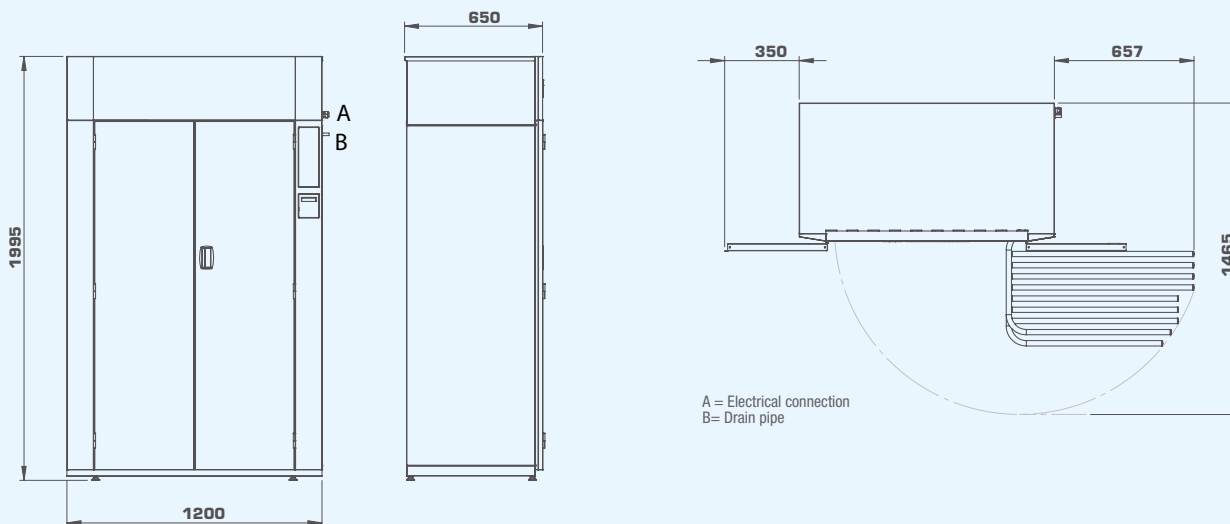

### FEATURES

- Heat pump drying cabinet
- Very low energy consumption, only 0,28 kWh/kg
- Capacity 8 kg
- Hanging length 16 m
- Four automatic programs dry the clothes until they are dry, not a minute longer thanks to the Humidity Tracking System (HTS)
- One programme for time drying
- The doors open 190°
- Hanging rail rotates 180° to the outside
- Lighting inserted
- The feet are adjustable from the inside of the cabinet
- Delivered semi-mounted, top packed as an assembling kit
- Language options: English, French, German, Swedish, Norwegian, Danish and Spanish instructions
- CE approved

### OPTIONS

- Hook rack, set of three

MAIN SPECIFICATIONS		DC8 HP
Loading capacity	kg/lbs	up to 8 /17,6
Drying capacity	g/min	45*
Hanging length	m/feet	16
Drying time	min	58*
Total power	kW	1,5
Energy consumption /kg	kWh	0,28

\* Drying of 6 kg cotton (dry weight), washed and high-spinned to 43% residual moisture, dried to 0 % residual moisture.

TECHNICAL SPECIFICATIONS		DC8 HP
<b>ELECTRICAL CONNECTIONS</b>		
Standard electrical connection		380-415V/50/60Hz/3phase + N
Fuse	A	10
Total power	kW	1,5
Drain pipe	Ø mm/inch	12/0,47
Cooling liquid		R407C
Pressure drop	max Pa	70
<b>SOUND LEVEL</b>		
Airborne sound level	dB(A)	56
<b>SHIPPING DATA</b>		
Net	kg/lbs	165/364
Crated	kg/lbs	15/33,1
Shipping data net	kg/lbs	180/397
Shipping volume	m <sup>3</sup>	1,6
<b>OPTIONAL ACCESSORIES</b>		
Hook rack, set of three	part number	POD131071
<b>DIMENSIONS</b>		
Width	mm/inch	1200/47,2
Depth	mm/inch	650/25,6
Height	mm/inch	1995/78,5